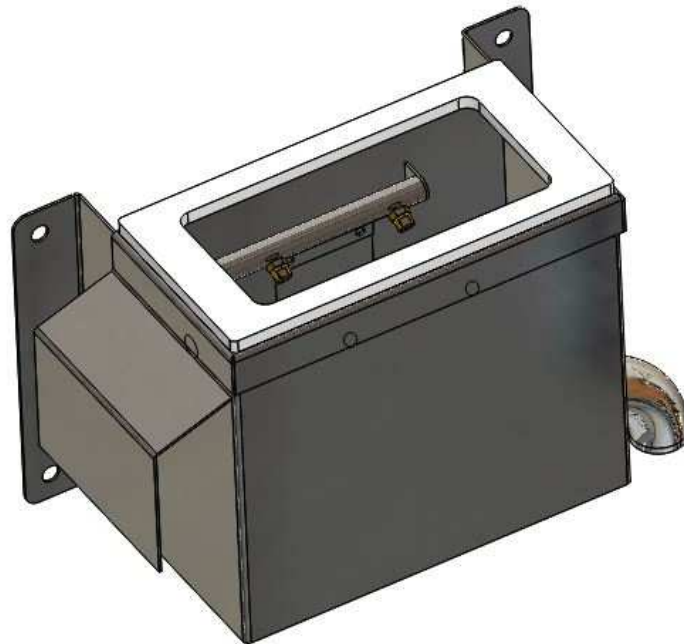

STERILIZER PRODUCT RANGE

2 HAND WASHSTAND

Washing by
water spray
with water at
45°C

Optimized water
and energy
consumption

Reduced
washing time
2 hands at a time

Automatic start
with inductive
sensor

Main characteristics

Cleaned product	Hands
Height	300 mm
Width	365 mm
Depth	240 mm
Watertightness	IP66
Cycle duration	3s to 60s
Raw material	Stainless steel
Additional products	One hand washstand
TERMET part number	3162