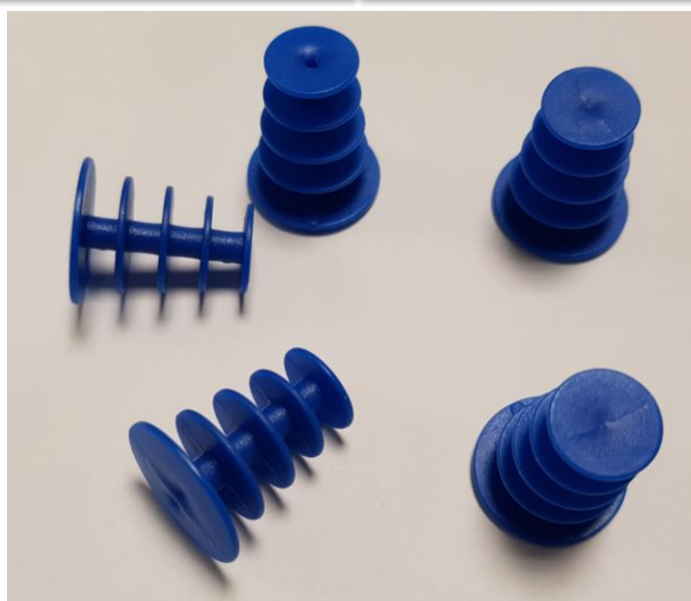

BLUE FRONTAL PLUG

Easily visible with its blue color

Simple to introduce and sealing guaranteed

Hygiene guaranteed in frontal area

Stainless steel distributor available in option

Main characteristics

Animals	Cattle
Height	20 mm
Maximum diameter	17 mm
Number of rings	5
Color	Blue
Raw material	Plastic
Additional product	Dispenser
TERMET part numbers:	
Packaging of 2000 parts	5944